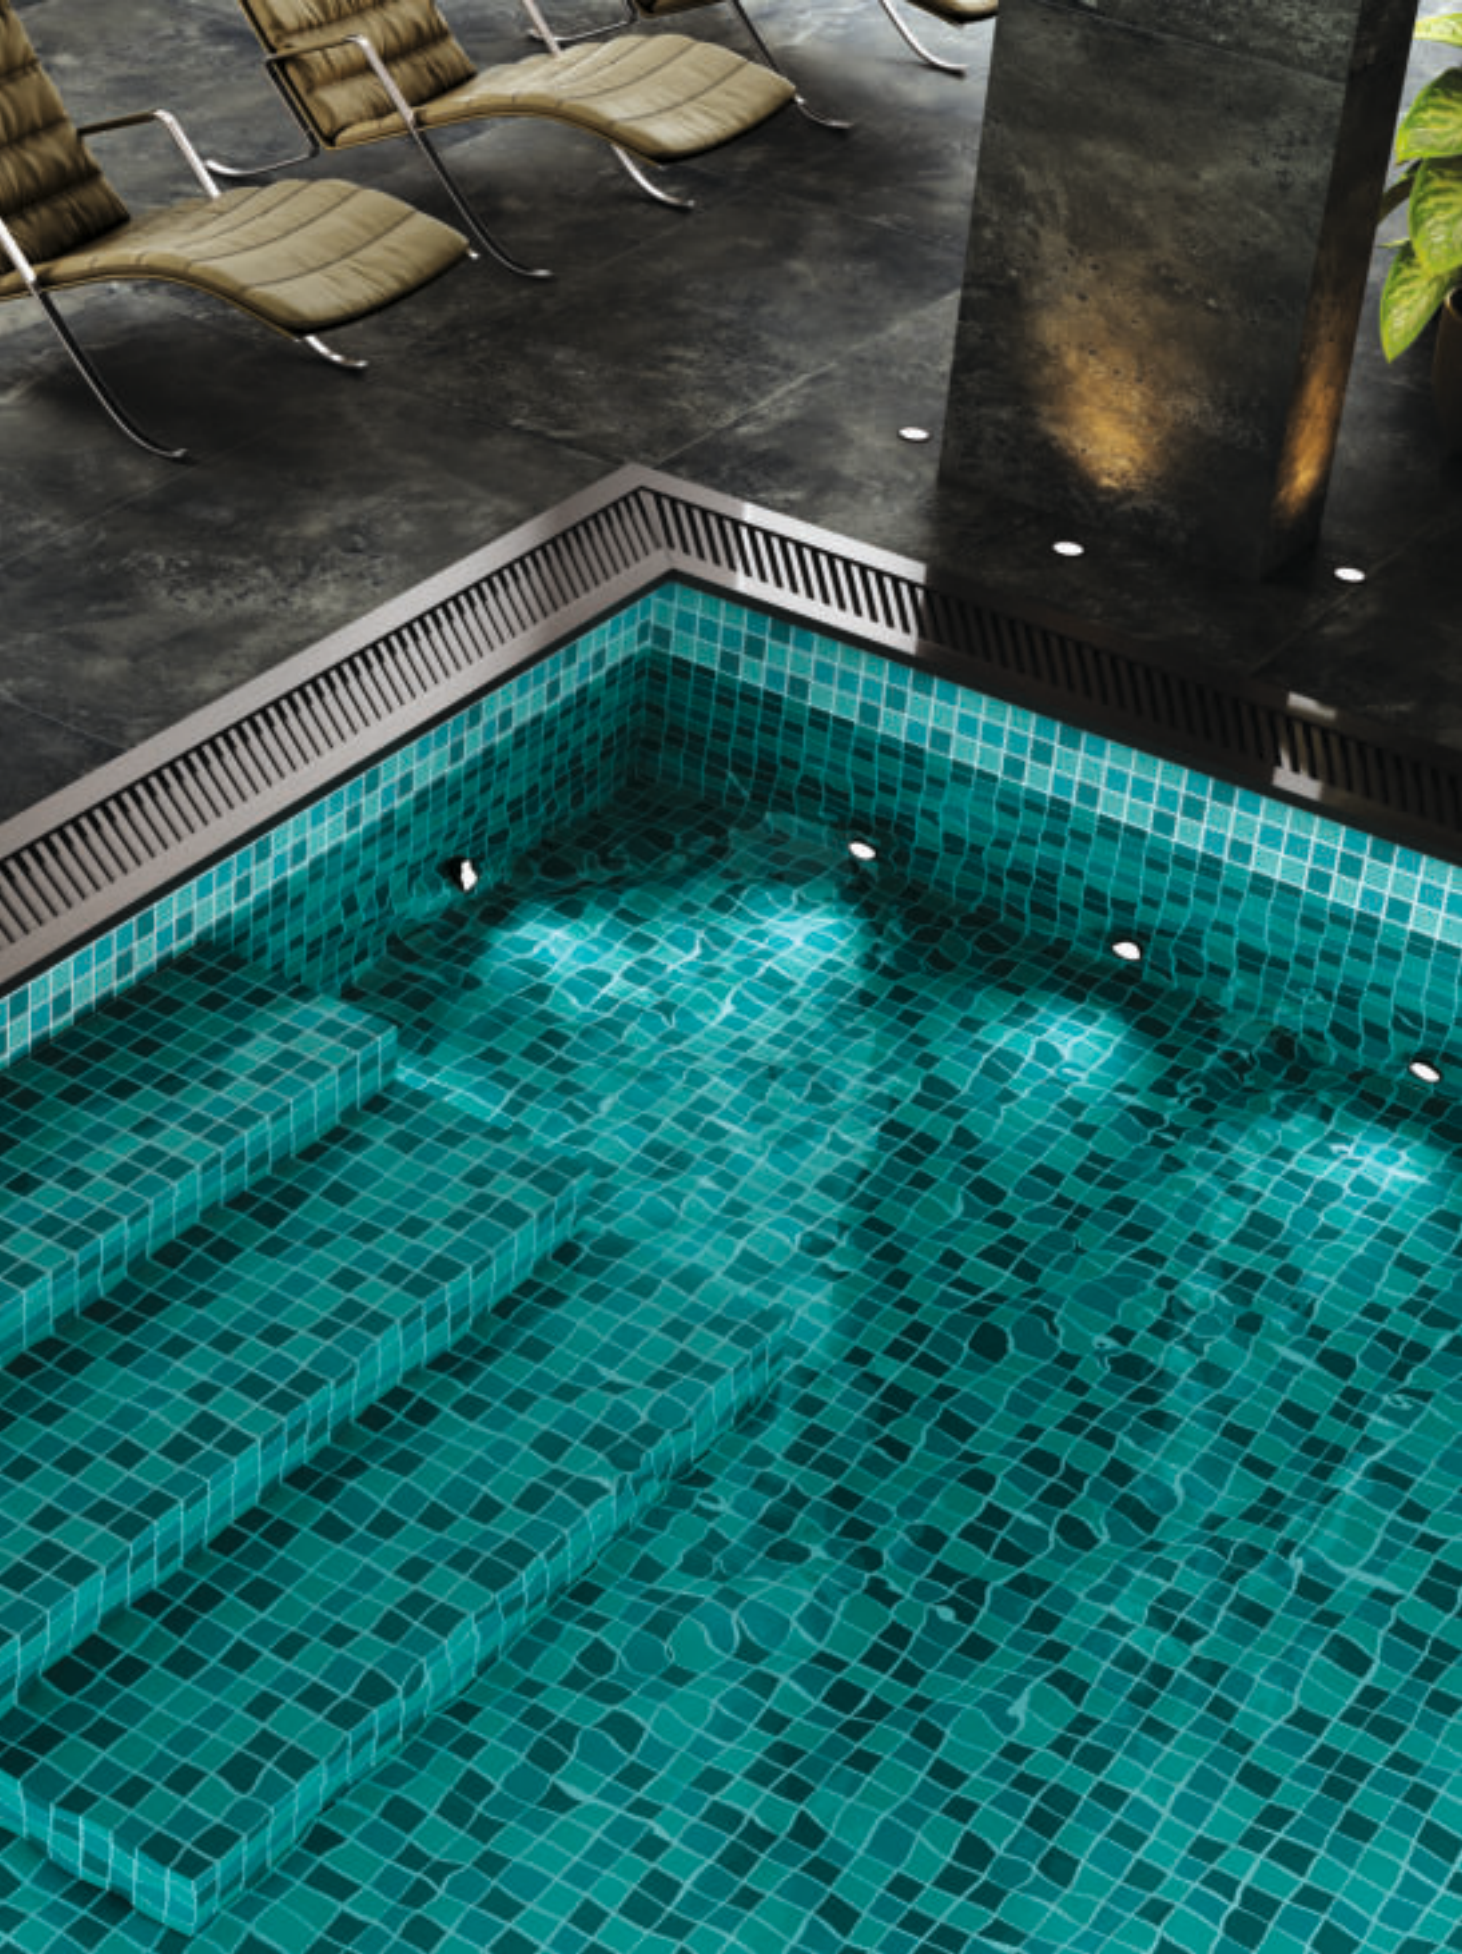

MOSAIC

48x48mm

 LIGHT  MEDIUM  DARK

GLASSO AZUL BRILLANTE

MOSAIC

48x48mm

 LIGHT  MEDIUM  DARK

GLASSO AZUL PALIDO