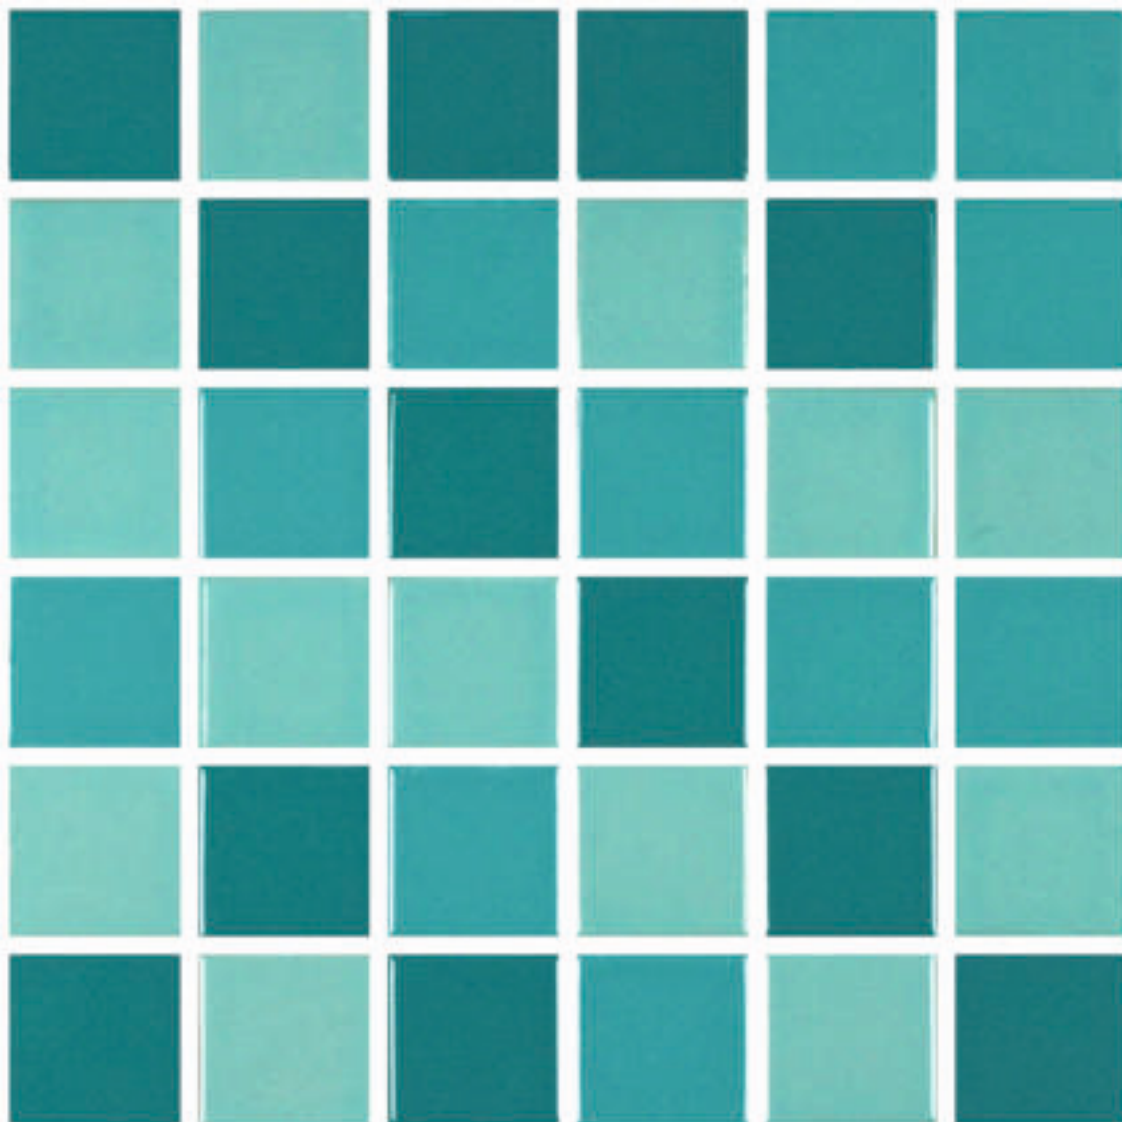

MOSAIC

48x48mm

LIGHT MEDIUM DARK

CREPE VERDE HELECHO

MOSAIC

48x48mm

LIGHT MEDIUM DARK

CREPE VERDE BRITANICO

MOSAIC

48x48mm

LIGHT MEDIUM DARK

CREPE AZUL TINTA

MOSAIC

48x48mm

 LIGHT  MEDIUM  DARK

GLASSO TURQUESA

MOSAIC

48x48mm

 LIGHT  MEDIUM  DARK

GLASSO AZUL BRILLANTE

MOSAIC

48x48mm

 LIGHT  MEDIUM  DARK

GLASSO AZUL PALIDO