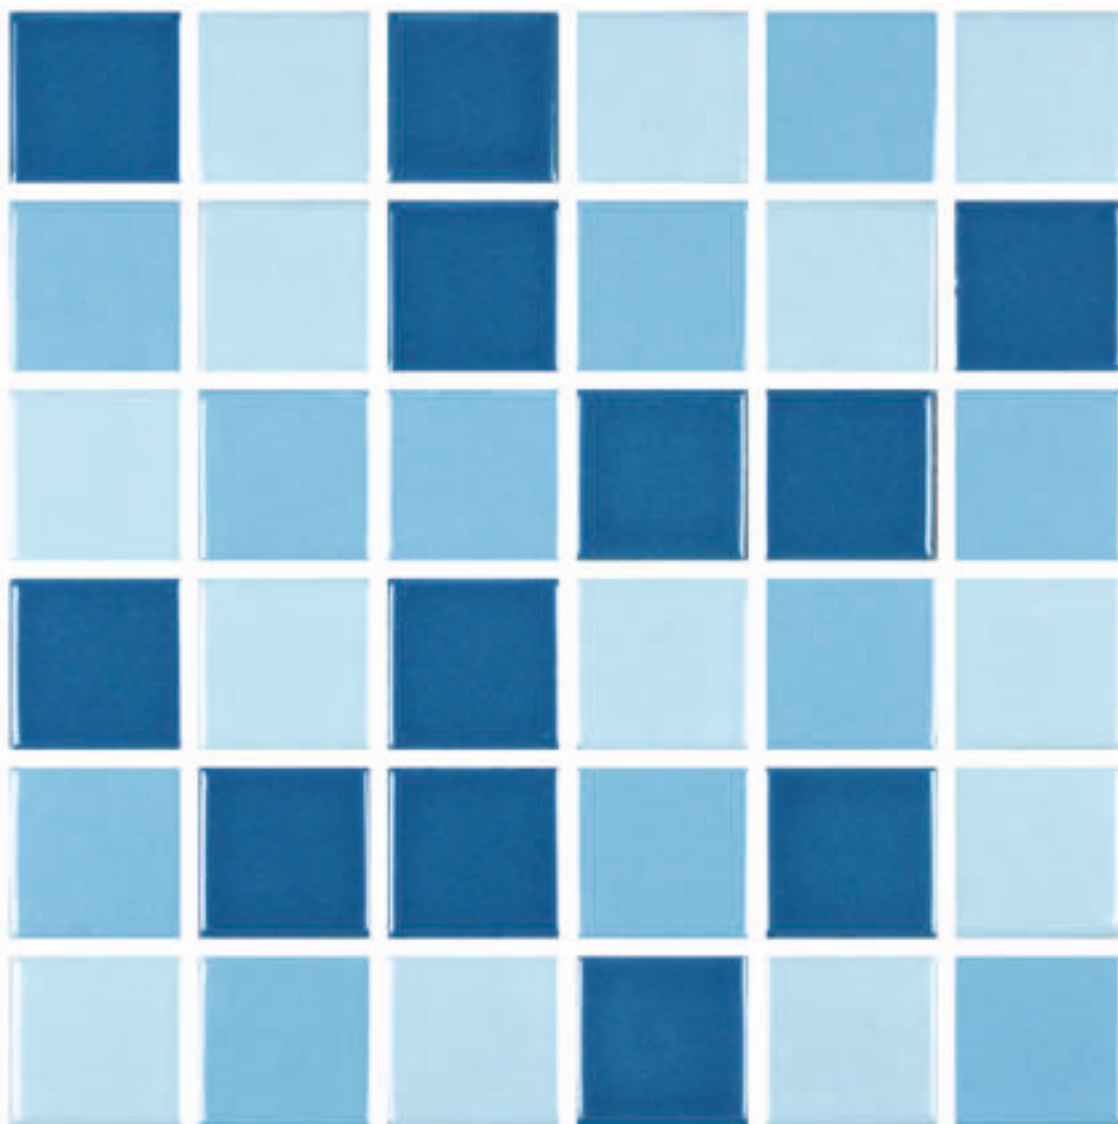

MOSAIC

48x48mm

 LIGHT  MEDIUM  DARK

GLASSO AZUL BRILLANTE

MOSAIC

48x48mm

 LIGHT  MEDIUM  DARK

GLASSO AZUL PALIDO