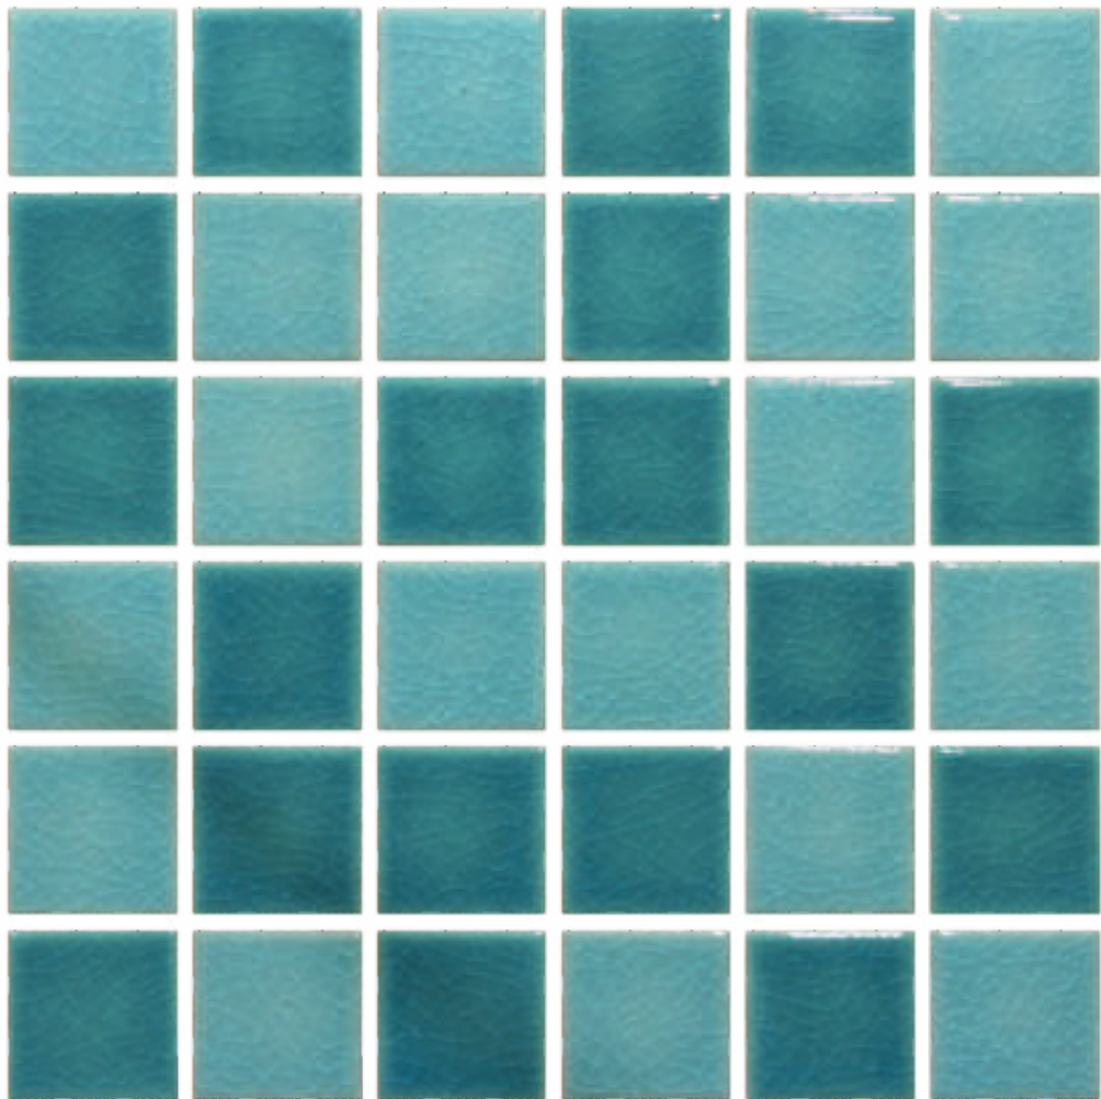

MOSAIC

48x48mm

LIGHT MEDIUM DARK

CREPE VERDE HELECHO

MOSAIC

48x48mm

LIGHT MEDIUM DARK

CREPE VERDE BRITANICO

MOSAIC

48x48mm

 LIGHT  MEDIUM  DARK

CREPE AZUL HIELO

MOSAIC

48x48mm

 LIGHT  MEDIUM  DARK

CREPE LUNA AZUL

MOSAIC

48x48mm

LIGHT MEDIUM DARK

CREPE AZUL TINTA

MOSAIC

48x48mm

 LIGHT  MEDIUM  DARK

GLASSO TURQUESA

MOSAIC

48x48mm

 LIGHT  MEDIUM  DARK

GLASSO AZUL BRILLANTE

MOSAIC

48x48mm

 LIGHT  MEDIUM  DARK

GLASSO AZUL PALIDO