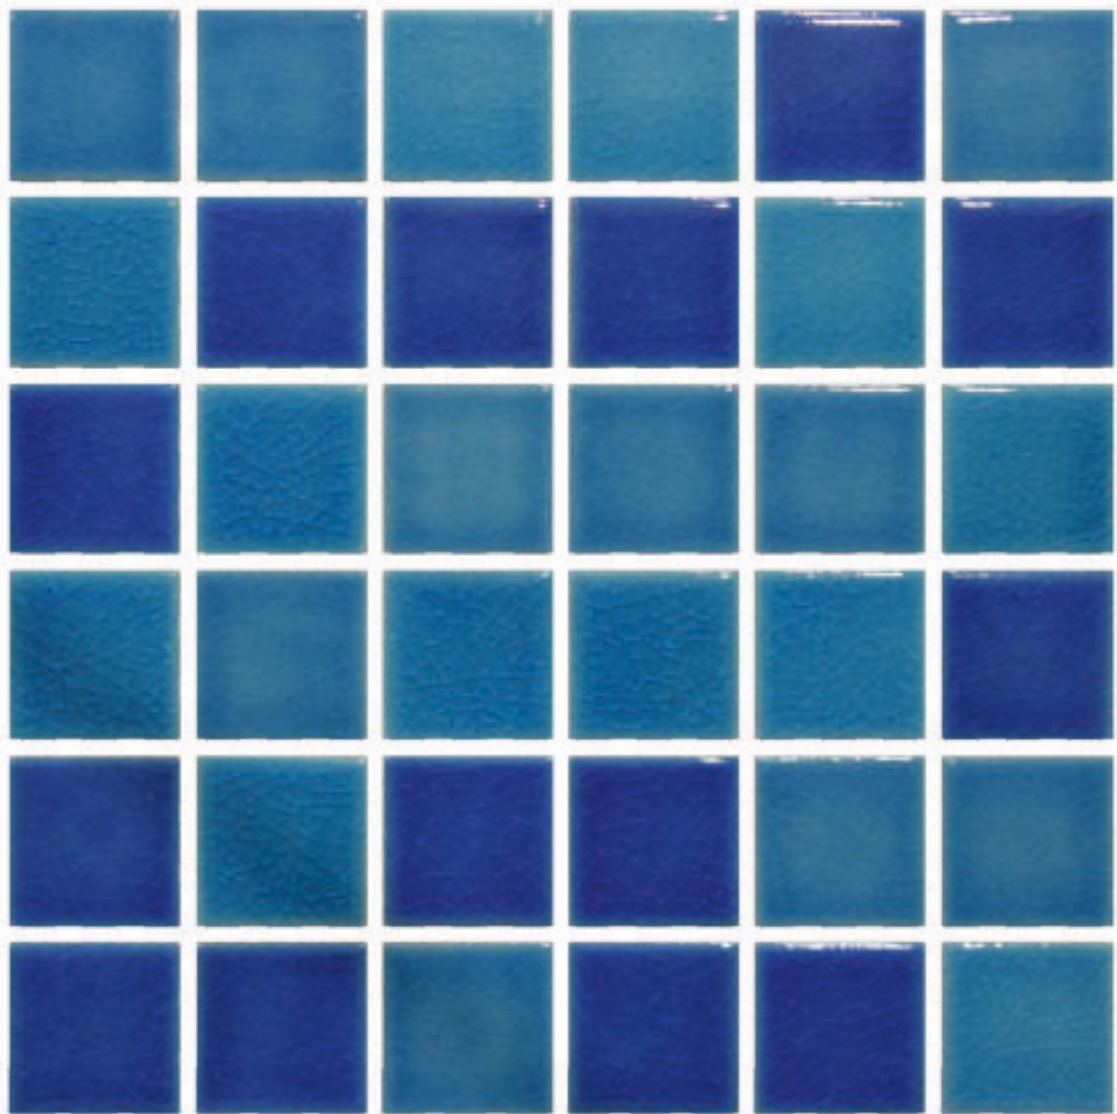

MOSAIC

48x48mm

LIGHT MEDIUM DARK

CREPE VERDE HELECHO

MOSAIC

48x48mm

LIGHT MEDIUM DARK

CREPE VERDE BRITANICO

MOSAIC

48x48mm

 LIGHT  MEDIUM  DARK

CREPE AZUL HIELO

MOSAIC

48x48mm

 LIGHT  MEDIUM  DARK

CREPE LUNA AZUL

MOSAIC

48x48mm

LIGHT MEDIUM DARK

CREPE AZUL TINTA

MOSAIC

48x48mm

 LIGHT  MEDIUM  DARK

GLASSO TURQUESA

MOSAIC

48x48mm

 LIGHT  MEDIUM  DARK

GLASSO AZUL BRILLANTE

MOSAIC

48x48mm

 LIGHT  MEDIUM  DARK

GLASSO AZUL PALIDO