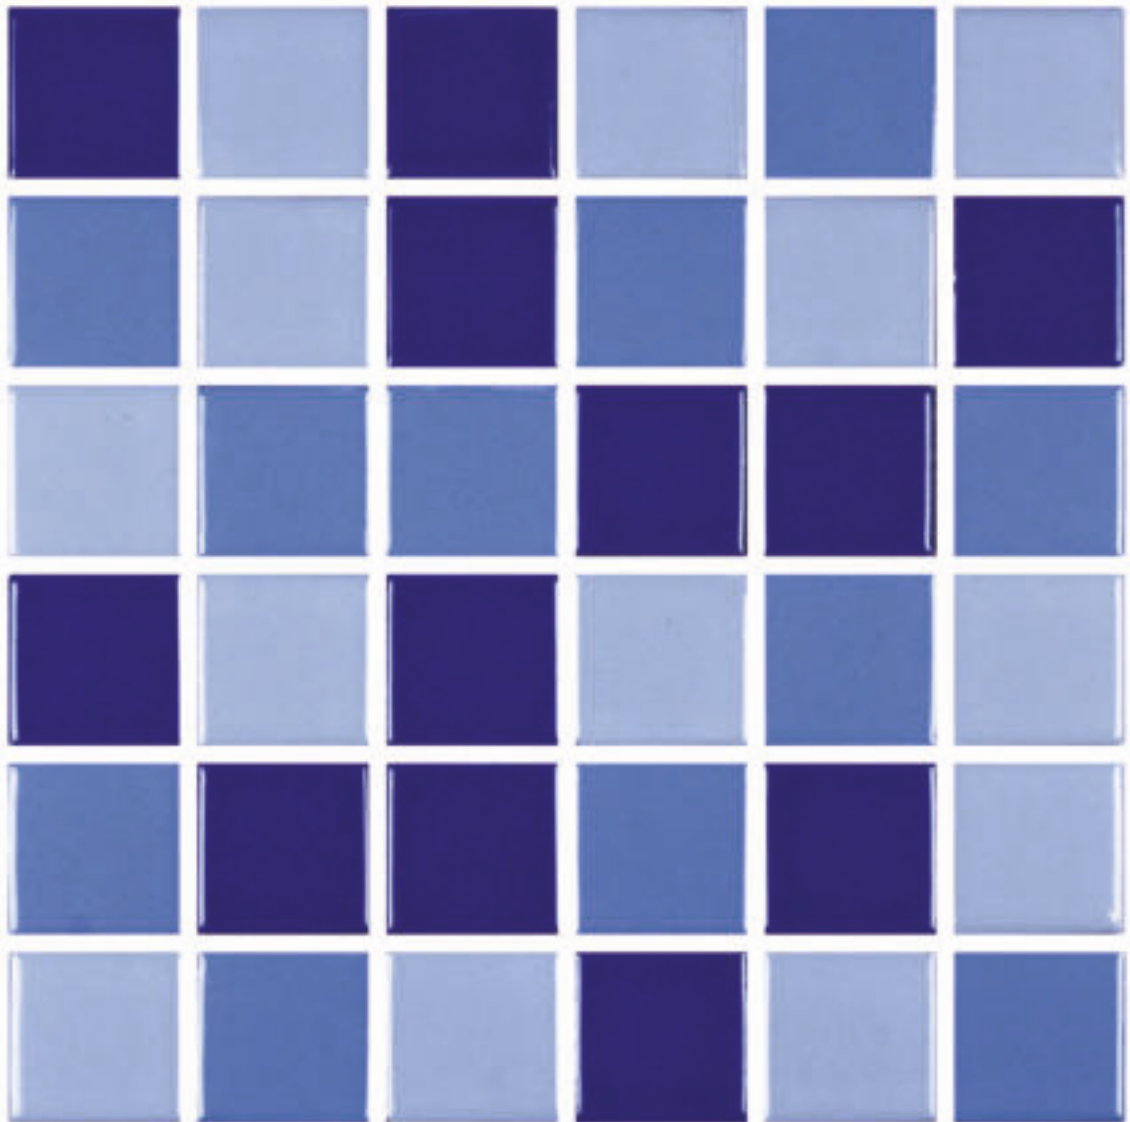

MOSAIC

48x48mm

LIGHT MEDIUM DARK

CREPE VERDE HELECHO

MOSAIC

48x48mm

LIGHT MEDIUM DARK

CREPE VERDE BRITANICO

MOSAIC

48x48mm

LIGHT MEDIUM DARK

CREPE AZUL TINTA

MOSAIC

48x48mm

 LIGHT  MEDIUM  DARK

GLASSO TURQUESA

MOSAIC

48x48mm

 LIGHT  MEDIUM  DARK

GLASSO AZUL BRILLANTE

MOSAIC

48x48mm

 LIGHT  MEDIUM  DARK

GLASSO AZUL PALIDO