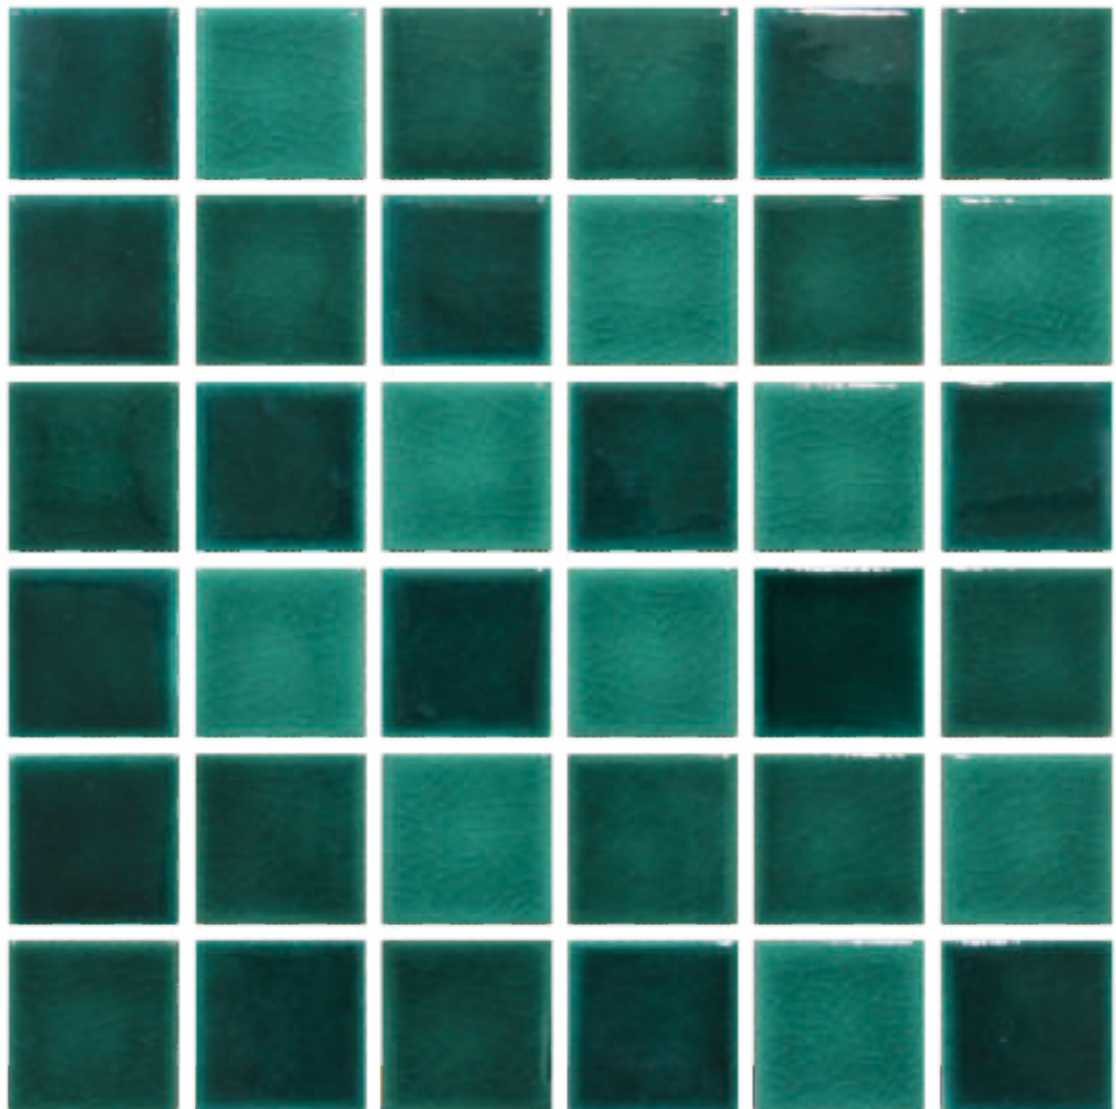

MOSAIC

48x48mm

LIGHT MEDIUM DARK

CREPE VERDE HELECHO

MOSAIC

48x48mm

LIGHT MEDIUM DARK

CREPE VERDE BRITANICO

MOSAIC

48x48mm

 LIGHT  MEDIUM  DARK

CREPE AZUL HIELO

MOSAIC

48x48mm

 LIGHT  MEDIUM  DARK

CREPE LUNA AZUL

MOSAIC

48x48mm

LIGHT MEDIUM DARK

CREPE AZUL TINTA

MOSAIC

48x48mm

 LIGHT  MEDIUM  DARK

GLASSO TURQUESA

MOSAIC

48x48mm

 LIGHT  MEDIUM  DARK

GLASSO AZUL BRILLANTE

MOSAIC

48x48mm

 LIGHT  MEDIUM  DARK

GLASSO AZUL PALIDO