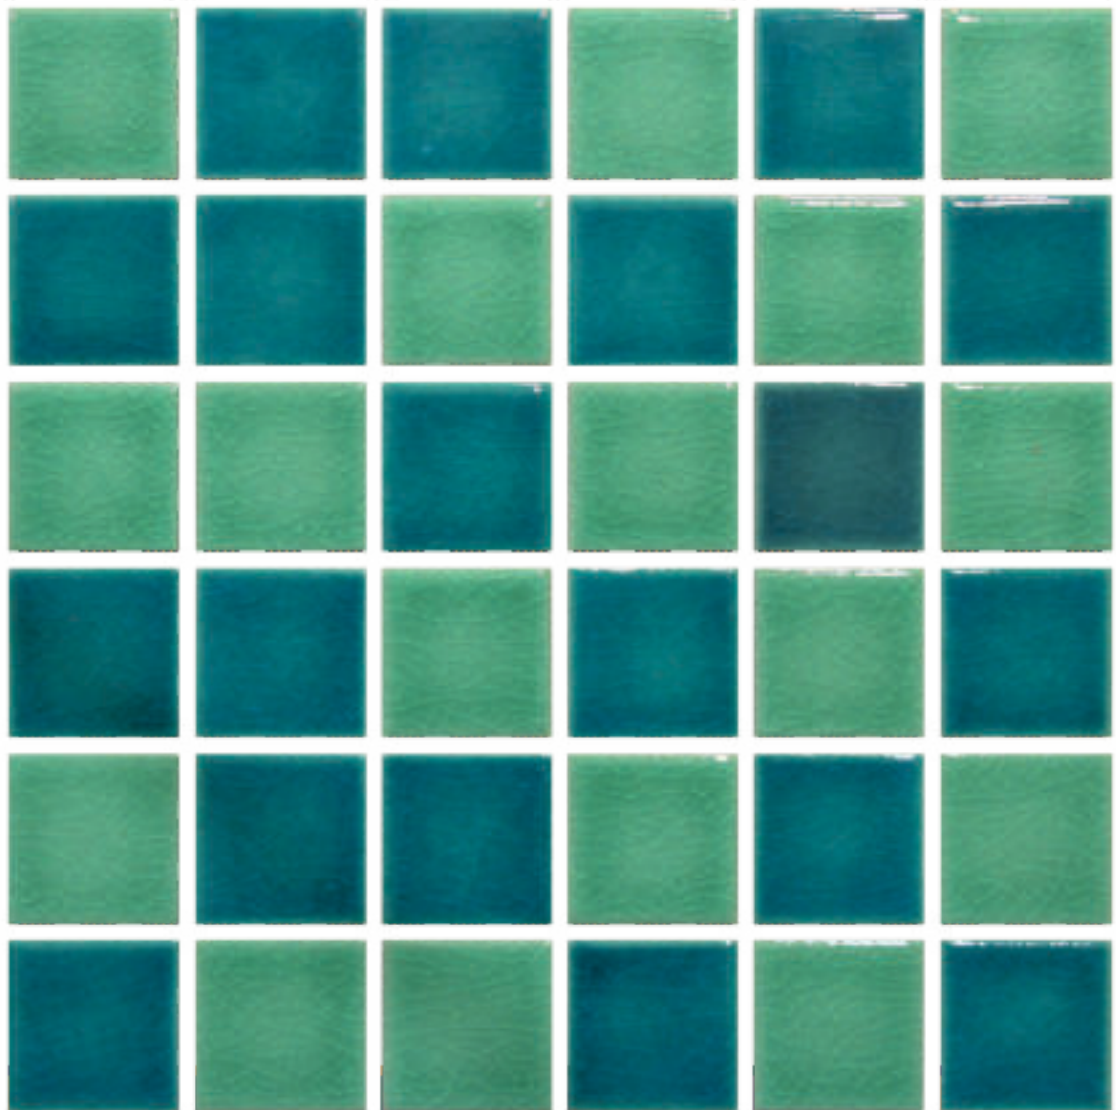

MOSAIC

48x48mm

LIGHT MEDIUM DARK

CREPE VERDE HELECHO

MOSAIC

48x48mm

LIGHT MEDIUM DARK

CREPE VERDE BRITANICO

MOSAIC

48x48mm

 LIGHT  MEDIUM  DARK

CREPE AZUL HIELO

MOSAIC

48x48mm

 LIGHT  MEDIUM  DARK

CREPE LUNA AZUL

MOSAIC

48x48mm

LIGHT MEDIUM DARK

CREPE AZUL TINTA

MOSAIC

48x48mm

 LIGHT  MEDIUM  DARK

GLASSO TURQUESA

MOSAIC

48x48mm

 LIGHT  MEDIUM  DARK

GLASSO AZUL BRILLANTE

MOSAIC

48x48mm

 LIGHT  MEDIUM  DARK

GLASSO AZUL PALIDO